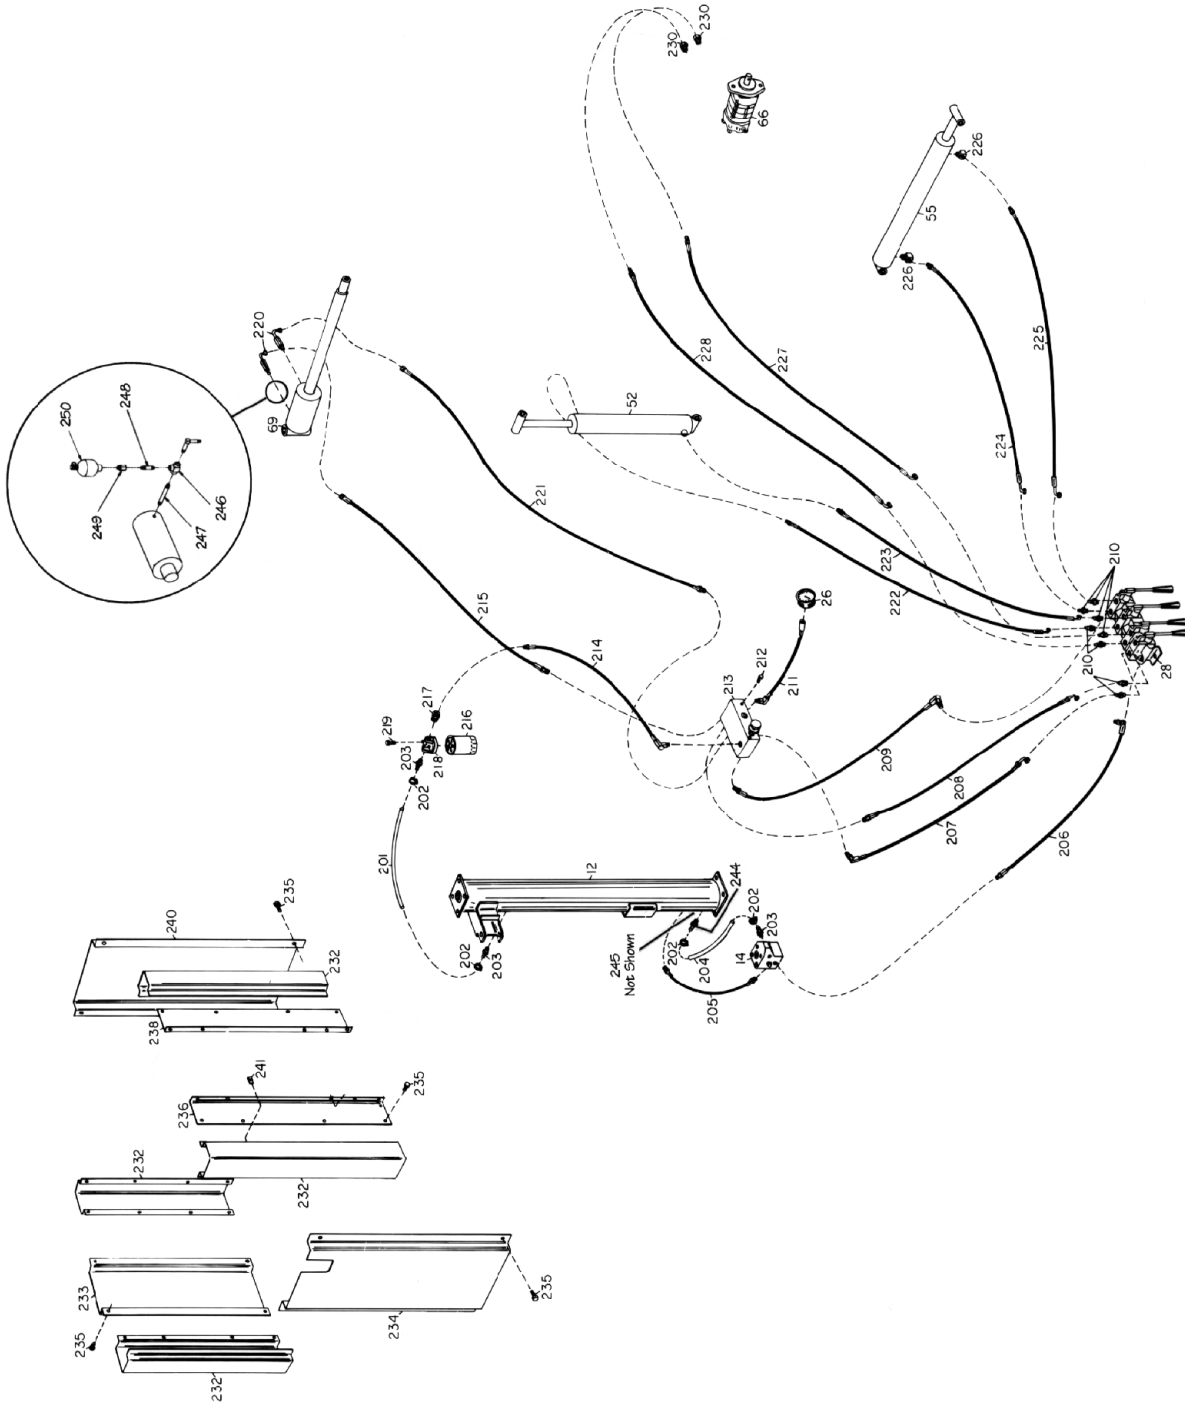

Ref	Part No.	Description
201	8109361	Hose Filter to Reservoir
202	8109362	Hose Clamp
203	8109363	Fitting
204	8109364	Hose Reservoir to Pump
205	8109365	Hose Pump Pressure Relief
206	8109366	Hose Pump to Valve
207	8109367	Clamping Hose Valve (Rear)
208	8109368	Clamping Hose Valve (Front)
209	8109369	Hose Valve to Chuck Valve
210	8109370	Adapter Fitting
211	8109371	Hose - Gauge
212	8190134	1/4-20 x 3/4 Hex Hd Cap Scr Gr.5
213	8109225	Check Valve Block
214	8109571	Hose Check Valve Block to Filter
215	8109569	Hose Clamp Cylinder Rear
216	8120222	Filter Element
217	8109387	Reducer
218	8109388	Filter Head
219	8106301	1/4" Hex Washer HD Self-Tap Screw
220	8109374	90° Tube Fitting
221	8109570	Hose Clamp Cylinder (Front)
222	8109376	Vertical Cylinder Hose Top
223	8109377	Vertical Cylinder Hose Bottom
224	8109378	Carriage Cylinder Hose (Rear)
225	8109379	Carriage Cylinder Hose (Front)
226	8109380	90° Fitting
227	8109382	Hose Hydraulic Motor
228	8109383	Hose Hydraulic Motor
230	8109389	Reducer
232	8110854	Corner Panel Side
233	8109108	Panel Rear
234	8109106	Panel Side Operator Side
235	8106301	1/4" Hex Washer HD Self-Tap Screw
236	8109609	Front Panel Operator Side
239	8109262	Front Panel Opposite Operator Side
240	8109107	Panel Side Opposite Operator
241	8106304	Tinnerman
244	8110407	1/2" NPT x 1/2" Hose Fitting
245	8110406	3/4-1/2" Strainer
246	8109011	Hydraulic Tee 1/4" NPT
247	8109013	Hydraulic Nipple 1/4" NPTx 4" Lg
248	8109012	Hydraulic Nipple 1/4" NPTx 2" Lg
249	8109010	Adapter 1/4 NPT/#6 SAE Ftg
250	8109009	Accumulator

When ordering parts always give the following information:
(1) Part Number (2) Description (3) Serial Number of Your Machine