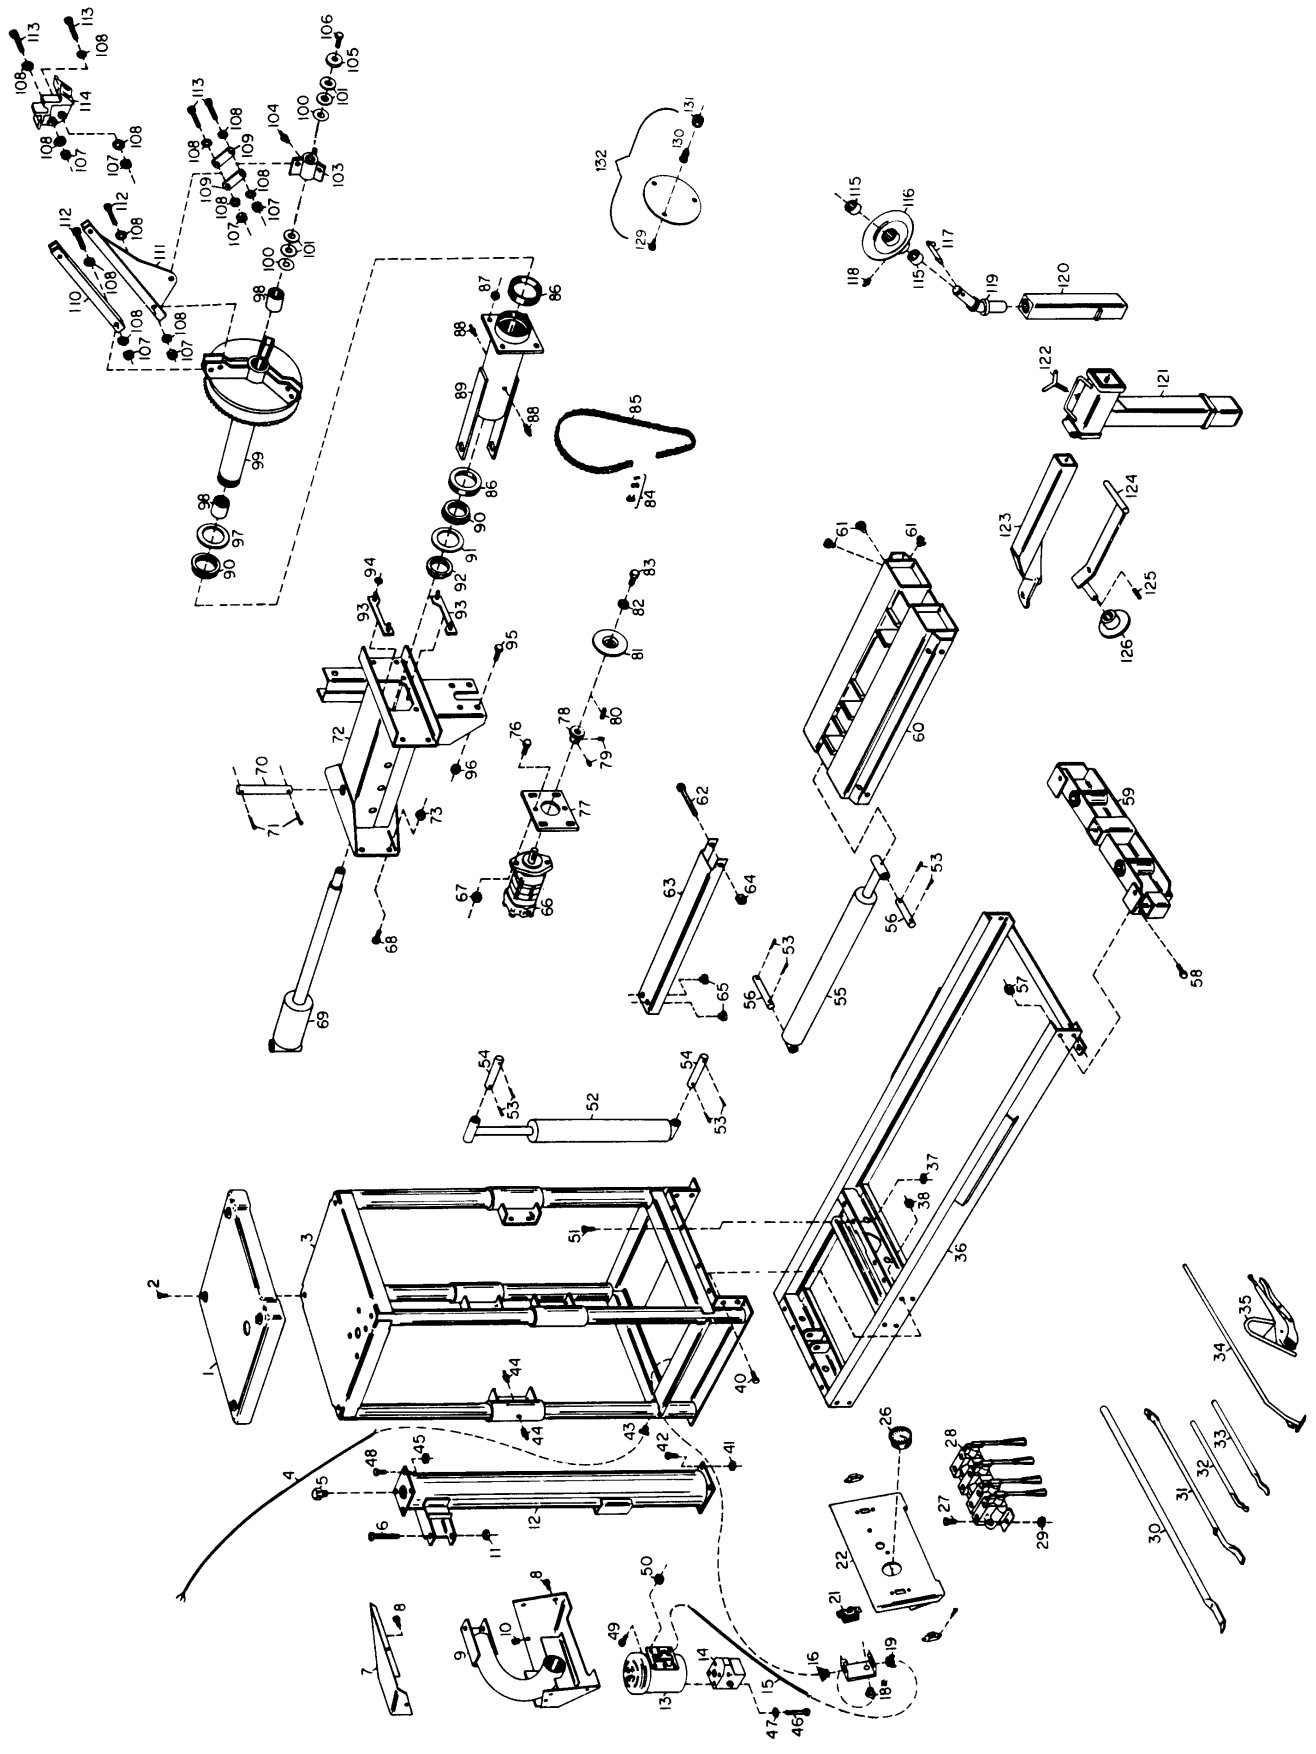

Manual Part No.: 9110848 01

Revision: 04/01

Parts Identification

Parts Identification

Ref	Part No.	Description	Ref	Part No.	Description
1	8109266	Plastic Top	115	8109287	Bushing Disk
2	8106301	1/4" Hex Washer HD Self-Tap Screw	116	8109245	Disk W/C
3	8110835	Cage W/C	117	8109304	Cotterless Pin
4	8109337	Power Cord 1Ph	118	8109348	Grease Fitting
5	8109595	Power Cord 3Ph	119	8109235	Disk Shaft W/C
6	8120292	Breather Cap	120	8110850	Disk Tube W/C
7	8109501	1/2-13 x 5-1/2 HHCS	121	8110851	Tractor Tire Combo Tee
8	8109274	Pod Top	121	8110849	Combo Tee W/C
9	8106301	1/4" Hex Washer HD Self-Tap Screw	122	8109285	Locking Handle W/C
10	8109119	Pod W/C	123	8110837	Combo Tool w/Assembly
11	8106304	1/4" Tinnerman	124	8109358	Arm Weldment
12	8120458	1/2-13 Hex Lock Nut	125	8109359	Spring Pin 3/16 x 1-1/2
13	8109115	Reservoir W/C	126	8109360	Roller
14	8108976	Electric Motor 1 Ph	129	8109533	3/4-16 x 1-1/4 HHCS
15	8109592	Electric Motor 3 Ph	130	8109534	Stud
16	8108969	Hydraulic Pump	131	8109535	1-1/8-16 Cap Nut
17	8109338	Cord Motor 1 Ph	132	8110853	Budd Wheel Adapter
18	8150128	Cable Connector			
19	8150128	Cable Connector			
20	8109339	Switch 1 Ph			
21	8110184	Switch 3 Ph			
22	8109199	Pod Front			
26	8109226	Pressure Gauge			
27	8120325	Bolt 5/16-1" 18 NC			
28	8108977	Hydraulic Control Valve			
29	8181183	5/16-18 Nylon Insert Lock Nut, Gr.5			
30	8120334	Spade Tool			
31	8109342	Tire Iron Lock Tubeless			
32	8109343	Tire Iron Lock Ring			
33	8109344	Tire Iron Drop Center			
34	8109345	Bead Starting Tool			
35	8109346	Vise Grip			
36	8110832	Frame W/C			
37	8106303	3/8-16 Whiz Lock Nut			
38	8106303	3/8-16 Whiz Lock Nut			
40	8105131	3/8-16 x 1-1/4 Self-Tap Bolt			
41	8106303	3/8-16 Whiz Lock Nut			
42	8120472	3/8 x 2 HHCS			
43	8150128	Cable Connector			
44	8109348	Grease Fitting			
45	8106303	3/8-16 Whiz Lock Nut			
46	8109349	5/16 x 3-1/4 HHCS			
47	8120421	5/16 Lock Washer			
48	8106302	3/8-16 x 7/8 Ser Wash HD Screw			
49	8106302	3/8-16 x 7/8 Ser Wash HD Screw			
50	8106302	3/8-16 Whiz Lock Nut			
51	8106302	3/8-16 x 7/8 Ser Wash HD Screw			
52	8108966	Vertical Cylinder			
53	8103006	Cotter Pin			
54	8109276	Pivot Pin Cylinder			
55	8108967	Carriage Cylinder			
56	8109276	Pivot Pin Cylinder			
57	8106303	3/8-16 Whiz Lock Nut			
58	8110070	3/8-16 x 1-1/4 Self-Tap Bolt			
59	8109118	Front Bulkhead W/C			
60	8110838	Carriage W/C			
61	8109212	Carriage Rub Button			
62	8140882	3/8 x 3-3/4 HHCS			
63	8109208	Carriage Cylinder Cover			
64	8301035	3/8-16 UNC Nylock Hex Nut			
65	8109350	Rub Button			
66	8109808	Hydraulic Motor Single-Speed			
67	8301122	1/2-13 UNC Nylock Hex Nuts			
68	8106302	3/8-16 x 7/8 Ser Wash HD Screw			
69	8109122	Clamp Cylinder			
70	8109280	Pin Chuck Cylinder			
71	8107139	Hitch Pin			
72	8109147	Torque Box W/C			
73	8106303	3/8-16 Whiz Lock Nut			
76	8120063	1/2-13 x 1-3/4 Ser Washer HD Screw			
77	8109224	Hydraulic Motor Mounting Plate			
78	8109803	Sprocket Small			
79	8180217	5/16-18 x 3/8" SHCS Gr5			
80	8109353	Key			
81	8109273	Guard Drive Sprocket			
82	8301032	3/8 Flat Washer, Zinc Plate			
83	8109354	3/8 x 3/4 HHCS			
84	8109806	Master Link			
85	8109805	Chain			
86	8109172	Outer Bearing Race			
87	8301122	1/2-13 UNC Nylock Hex Nuts			
88	8109348	Grease Fitting			
89	8109173	Bearing Housing W/C			
90	8109162	Inner Bearing Race			
91	8109124	Washer Chuck Pivot			
92	8109131	Spanner Nut			
95	8120063	1/2-13 x 1-3/4 Ser Washer HD Screw			
96	8301122	1/2-13 UNC Nylock Hex Nuts			
97	8109124	Washer Chuck Pivot			
98	8111657	Bushing Sprocket Tube			
99	8110127	Chuck-Sprocket Tube W/C			
100	8109294	Shim Clamp Spider .015			
101	8109295	Shim Clamp Spider .030			
102					
103	8109116	Clamp Actuator w/Assembly			
104	8109348	Grease Fitting			
105	8109210	Washer Front Clamp Spider			
106	8109357	5/8" x 1 HHCS			
107	8101039	Chuck Washer			
109	8108974	Link Cylinder Pivot			
110	8108970	Link Clamp			
111	8109117	Clamp Strut w/Assembly			
112	8109307	Bolt Chuck Face			
113	8109308	Bolt Chuck Claw			
114	8110829	Jaw Clamp			