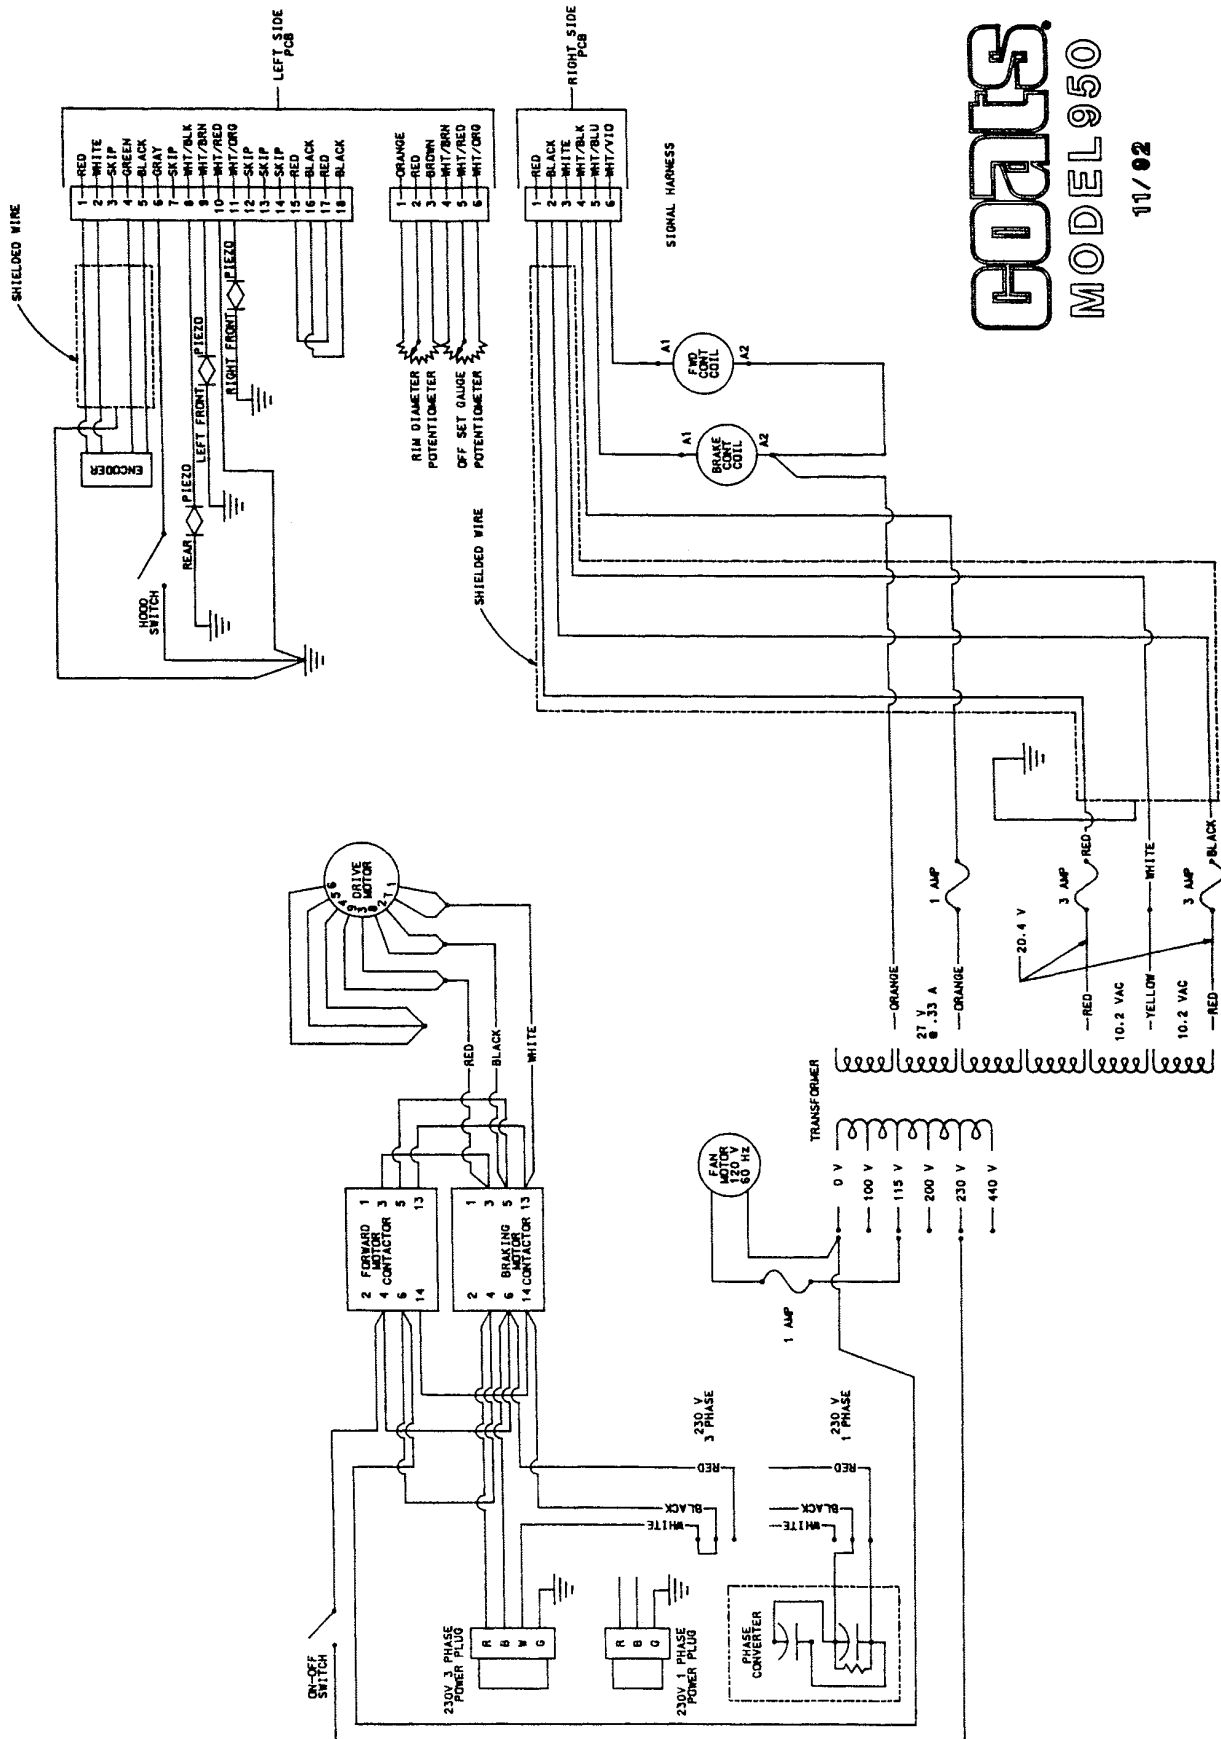

Direct Drive

* 950 Wiring Diagram (Contactor Style)

COATS
MODEL 950

11/92