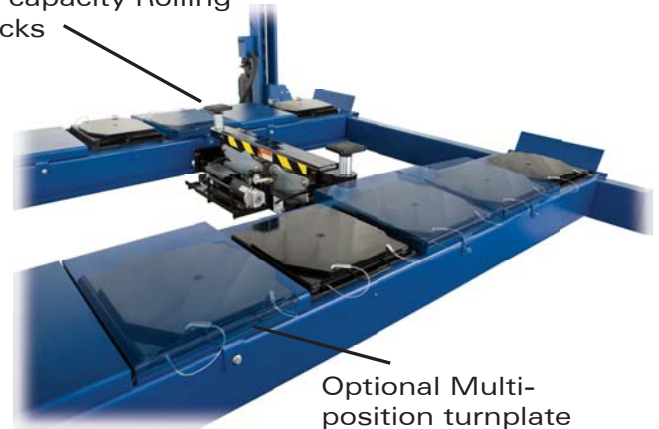

## 4-Post General Service Lift & Alignment Rack

**model#: Q4P12**

Surface Mounted 4-Post Lift  
12,000 lb. lifting capacity

**General Service Lift Application**  
(QRJ06A - optional  
6,000 lb rolling jacks)

## 4-Post General Service Lift & Alignment Rack - Model: Q4P12

- Optional Bolt on Alignment Kit converts general service lift into true 3D 4 wheel alignment rack
- Flat level deck, standard front turnplates and integrated rear slip plates with Bolt-on Alignment version
- Alignment version features multi-position turnplate pockets for maximum wheelbase accommodation and versatility
- 13 level locking positions for a variety of alignment and general service tasks
- Fully enclosed heavy-duty 3/4" lifting cables and oversized 9" diameter sheaves
- Pneumatic safety release

Optional Bolt-on Alignment Kit with 6k lb. capacity Rolling Jacks

Optional Multi-position turnplate pockets accommodate more wheelbases

Alignment Wheelbase	
Maximum 2 Wheel	181" (4597mm)
Min/Max 4 Wheel	31" / 182" (787mm / 4622mm)

### SPECIFICATIONS

Model: Q4P12

Lifting Capacity	12,000 lb. (5443kg)
Rise Height	68" <sup>2</sup> (1727mm)
Overall Width	135.6" (3445mm)
Overall Length	249.8" (6345mm)
Inside of Columns	120" (3045mm)
Height of Columns	85.51" (2172mm)
Width of Runways	20" (508mm)
Height of Runways	7" (178mm)
Width between Runways	42" / 39" (1067mm) / (991mm)
Length of Runways	208.42" (5294mm)
Air Supply Required	85-115 psi
Motor	2HP
Voltage Single Phase	208v-230v
Speed of Rise	75 Sec.