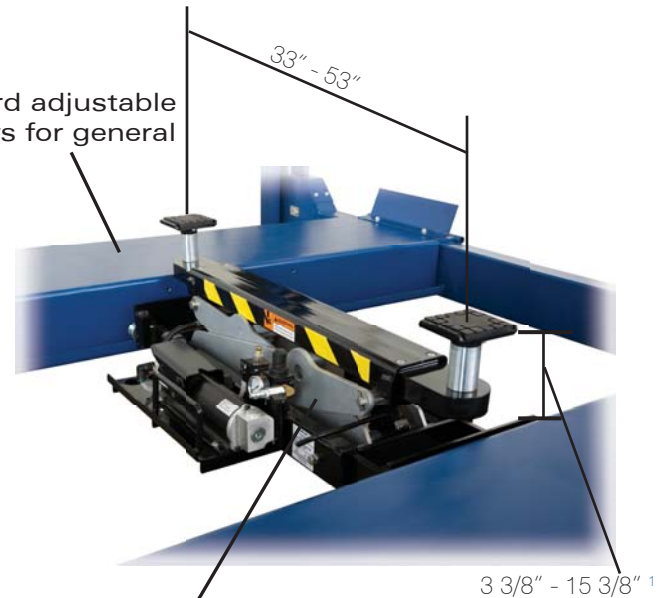

## 4-Post General Service Lift & Alignment Rack - Model: Q4P12

- Optional Bolt on Alignment Kit converts general service lift into true 3D 4 wheel alignment rack
- Flat level deck, standard front turnplates and integrated rear slip plates with Bolt-on Alignment version
- Alignment version features multi-position turnplate pockets for maximum wheelbase accommodation and versatility
- 13 level locking positions for a variety of alignment and general service tasks
- Fully enclosed heavy-duty 3/4" lifting cables and oversized 9" diameter sheaves
- Pneumatic safety release

Optional Bolt-on Alignment Kit with 6k lb. capacity Rolling Jacks

Optional Multi-position turnplate pockets accommodate more wheelbases

Alignment Wheelbase	
Maximum 2 Wheel	181" (4597mm)
Min/Max 4 Wheel	31" / 182" (787mm / 4622mm)

### SPECIFICATIONS

Model: Q4P12

Lifting Capacity	12,000 lb. (5443kg)
Rise Height	68" <sup>2</sup> (1727mm)
Overall Width	135.6" (3445mm)
Overall Length	249.8" (6345mm)
Inside of Columns	120" (3045mm)
Height of Columns	85.51" (2172mm)
Width of Runways	20" (508mm)
Height of Runways	7" (178mm)
Width between Runways	42" / 39" (1067mm) / (991mm)
Length of Runways	208.42" (5294mm)
Air Supply Required	85-115 psi
Motor	2HP
Voltage Single Phase	208v-230v
Speed of Rise	75 Sec.

<sup>1</sup> Height based on general service lift application.

<sup>2</sup> Underneath runway

Standard adjustable runways for general service

Optional 6,000 lb. capacity Rolling Jacks

DISTRIBUTED BY:

TOLL FREE: **877-771-5438**